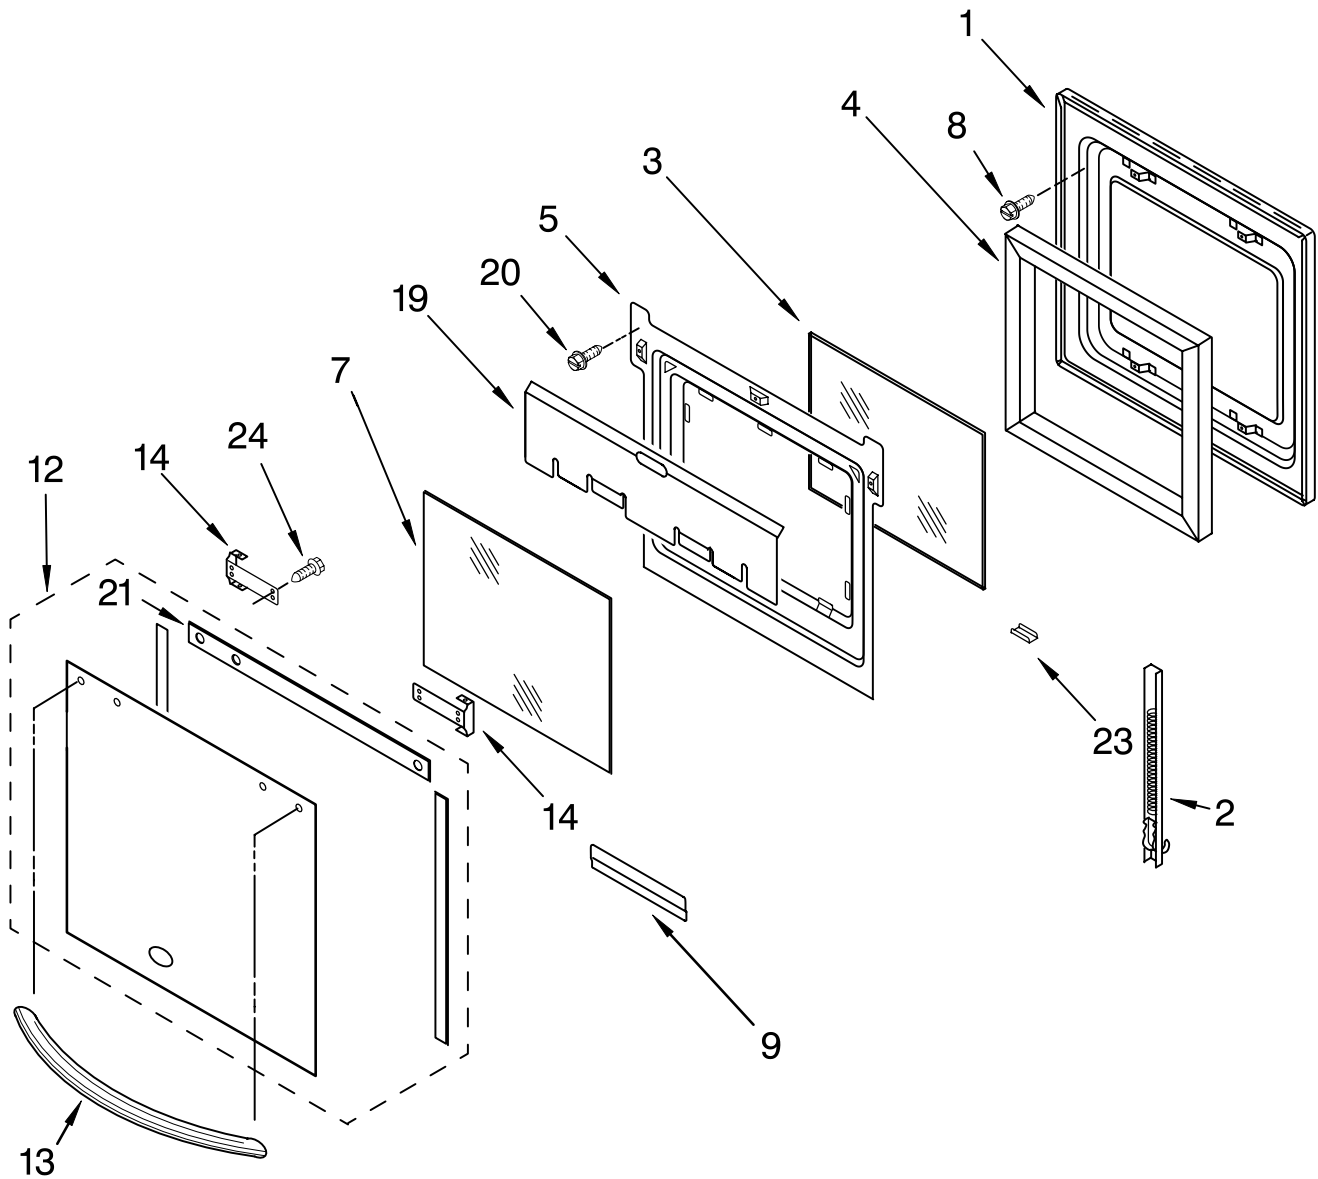

# OVEN DOOR PARTS

For Model:KDRP462LSS05

(Stainless Steel)

Illus. No.	Part No.	DESCRIPTION	Illus. No.	Part No.	DESCRIPTION	Illus. No.	Part No.	DESCRIPTION
1	8300152	Door Liner	7	4449263	Glass, Inner	19	8301089	Shield, Heat
2		Hinge, Door	8	4449743	Screw, 8-32 x 3/8	20	4449809	Screw, 8-18 x 3/8
	8300579	R.Side	9	4451668	Retainer, Glass	21	8300153	Seal, Door Top
	8300580	L.Side	12	8300172	Assy, Door Glass	23	4451432	Retainer, Clip
3	4449259	Glass, Inner	13	4455852	Door Handle		3400832	Screw
4	8300797	Insulation, Door	14		Bracket, Handle	24	3196184	Screw, 8-32 x .548
5	8300190	Retainer, Glass		4455803	Right Hand			
				4455804	Left Hand			
				3400832	Screw			